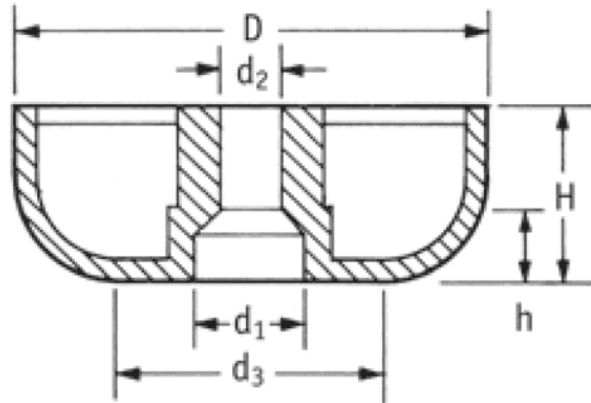

O-SOFG - Screw-On Feet

Rys. 1
Fig. 1

Rys. 2
Fig. 2

Details:

- **Material: LDPE, TPR or Natural Rubber**
- **Colour: black**
- TPR is recommended for excellent slip resistance
- Fit with screws (not supplied)
- Standard pack: see table

Symbol	Fig.	Height H	Ext. diameter D	d ₃	d ₂	d ₁	h	Material	Color	Standard pack
		[mm]	[mm]	[mm]	[mm]	[mm]	[mm]			[szt./pcs]
O-SOFG-1-095-164-1	1	9.5	16.4	16.4	6.4	4	5.6	LDPE	black	10000