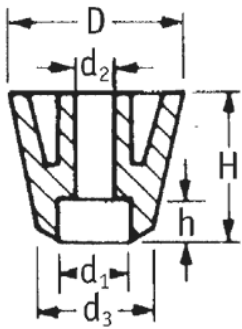

O-SOFG - Screw-On Feet

Rys. 1
Fig. 1

Rys. 2
Fig. 2

Details:

- **Material: LDPE, TPR or Natural Rubber**
- **Colour: black**
- TPR is recommended for excellent slip resistance
- Fit with screws (not supplied)
- Standard pack: see table

Symbol	Fig.	Height H	Ext. diameter D	d ₃	d ₂	d ₁	h	Material	Color	Standard pack
		[mm]	[mm]	[mm]	[mm]	[mm]	[mm]			[szt./pcs]
O-SOFG-1-095-164-1	1	9.5	16.4	16.4	6.4	4	5.6	LDPE	black	10000