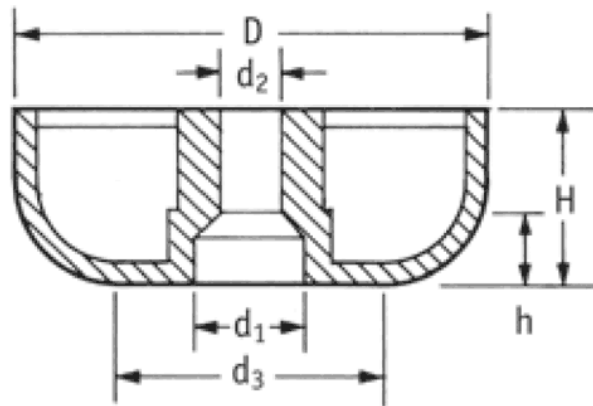

O-SOFG - Screw-On Feet

Rys. 1
Fig. 1

Rys. 2
Fig. 2

Details:

- **Material: LDPE, TPR or Natural Rubber**
- **Colour: black**
- TPR is recommended for excellent slip resistance
- Fit with screws (not supplied)
- Standard pack: see table

Symbol	Fig.	Height H	Ext. diameter D	d ₃	d ₂	d ₁	h	Material	Color	Standard pack
		[mm]	[mm]	[mm]	[mm]	[mm]	[mm]			[szt./pcs]
O-SOFG-1-071-159-2	1	7.1	15.9	13.5	7.9	3.2	4	TPR	black	10000