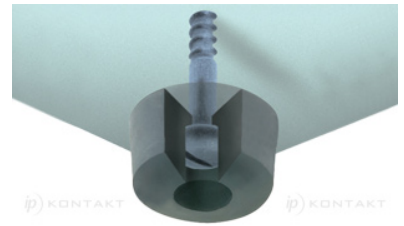

O-SOFG - Screw-On Feet

Rys. 1
Fig. 1

Rys. 2
Fig. 2

Details:

- **Material: LDPE, TPR or Natural Rubber**
- **Colour: black**
- TPR is recommended for excellent slip resistance
- Fit with screws (not supplied)
- Standard pack: see table

Symbol	Fig.	Height H	Ext. diameter D	d ₃	d ₂	d ₁	h	Material	Color	Standard pack
		[mm]	[mm]	[mm]	[mm]	[mm]	[mm]			[szt./pcs]
O-SOFG-1-071-159-2	1	7.1	15.9	13.5	7.9	3.2	4	TPR	black	10000