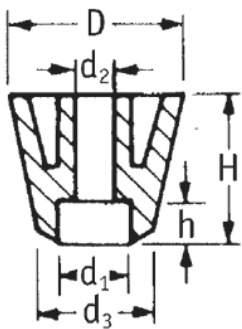

O-SOFG - Screw-On Feet

Rys. 1
Fig. 1

Rys. 2
Fig. 2

Details:

- **Material: LDPE, TPR or Natural Rubber**
- **Colour: black**
- TPR is recommended for excellent slip resistance
- Fit with screws (not supplied)
- Standard pack: see table

Symbol	Fig.	Height H	Ext. diameter D	d ₃	d ₂	d ₁	h	Material	Color	Standard pack
		[mm]	[mm]	[mm]	[mm]	[mm]	[mm]			[szt./pcs]
O-SOFG-1-071-159-2	1	7.1	15.9	13.5	7.9	3.2	4	TPR	black	10000