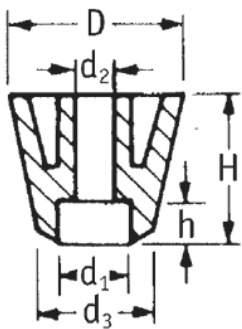

O-SOFG - Screw-On Feet

Rys. 1
Fig. 1

Rys. 2
Fig. 2

Details:

- **Material: LDPE, TPR or Natural Rubber**
- **Colour: black**
- TPR is recommended for excellent slip resistance
- Fit with screws (not supplied)
- Standard pack: see table

Symbol	Fig.	Height H	Ext. diameter D	d ₃	d ₂	d ₁	h	Material	Color	Standard pack
		[mm]	[mm]	[mm]	[mm]	[mm]	[mm]			[szt./pcs]
O-SOFG-1-071-159-1	1	7.1	15.9	13.5	7.9	3.2	4	LDPE	black	10000