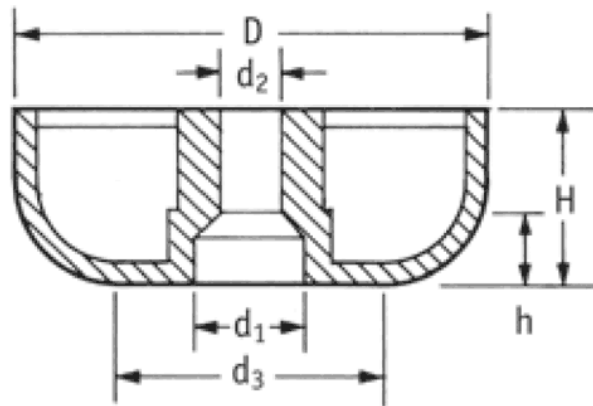

O-SOFG - Screw-On Feet

Rys. 1
Fig. 1

Rys. 2
Fig. 2

Details:

- **Material: LDPE, TPR or Natural Rubber**
- **Colour: black**
- TPR is recommended for excellent slip resistance
- Fit with screws (not supplied)
- Standard pack: see table

Symbol	Fig.	Height H	Ext. diameter D	d ₃	d ₂	d ₁	h	Material	Color	Standard pack
		[mm]	[mm]	[mm]	[mm]	[mm]	[mm]			[szt./pcs]
O-SOFG-1-071-159-1	1	7.1	15.9	13.5	7.9	3.2	4	LDPE	black	10000