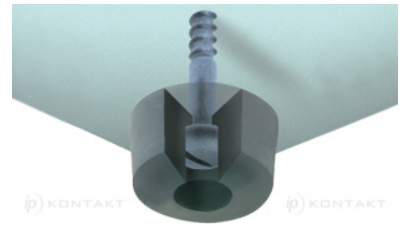

O-SOFG - Screw-On Feet

Rys. 1
Fig. 1

Rys. 2
Fig. 2

Details:

- **Material: LDPE, TPR or Natural Rubber**
- **Colour: black**
- TPR is recommended for excellent slip resistance
- Fit with screws (not supplied)
- Standard pack: see table

Symbol	Fig.	Height H	Ext. diameter D	d ₃	d ₂	d ₁	h	Material	Color	Standard pack
		[mm]	[mm]	[mm]	[mm]	[mm]	[mm]			[szt./pcs]
O-SOFG-1-071-159-1	1	7.1	15.9	13.5	7.9	3.2	4	LDPE	black	10000