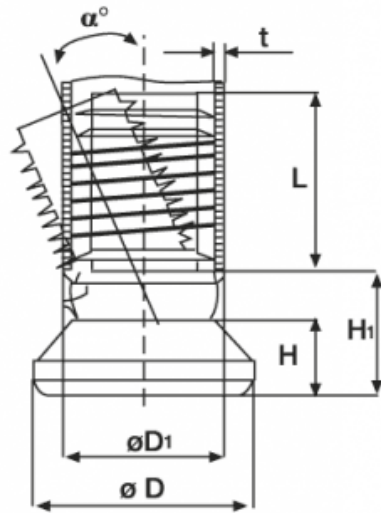

O-SLINF - Felt-Based Tiltserts

Details:

- **Material: Nylon 6**
- **Color: black**
- **Articulating insert with felt base ideal for wooden floors**

Symbol	Angle α	Ext. diameter $\varnothing D$	$\varnothing D_1$	H	H_1	L	t	Material	Color	Standard pack
	[°]	[mm]	[mm]	[mm]	[mm]	[mm]	[mm]			[szt./pcs]
O-SLINF-30-28	19	30	28	-	-	24.5	1.5 - 2.0	PA 6	black	1000