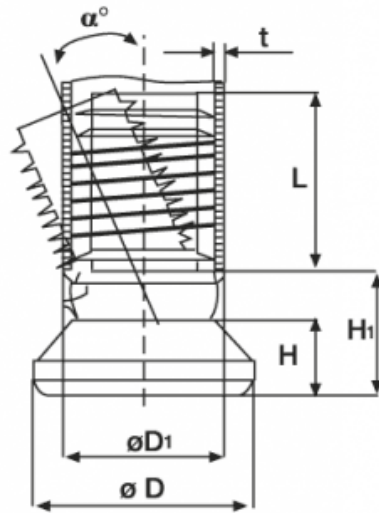

## O-SLINF - Felt-Based Tiltserts

Details:

- **Material: Nylon 6**
- **Color: black**
- **Articulating insert with felt base ideal for wooden floors**

Symbol	Angle $\alpha$	Ext. diameter $\varnothing D$	$\varnothing D_1$	H	$H_1$	L	t	Material	Color	Standard pack
	[°]	[mm]	[mm]	[mm]	[mm]	[mm]	[mm]			[szt./pcs]
O-SLINF-30-25	19	30	25	11	19	24.5	1.5 - 2.0	PA 6	black	1000