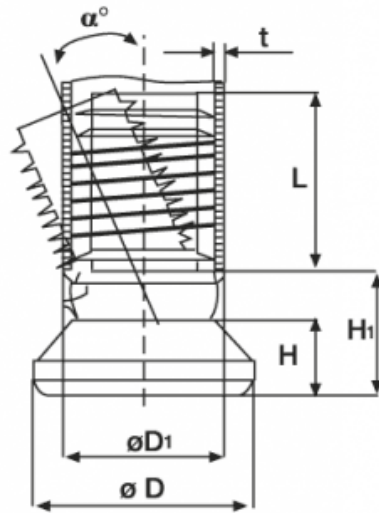

O-SLINF - Felt-Based Tiltserts

Details:

- **Material: Nylon 6**
- **Color: black**
- **Articulating insert with felt base ideal for wooden floors**

Symbol	Angle α	Ext. diameter $\varnothing D$	$\varnothing D_1$	H	H_1	L	t	Material	Color	Standard pack
	[°]	[mm]	[mm]	[mm]	[mm]	[mm]	[mm]			[szt./pcs]
O-SLINF-30-22	19	30	22	11	19.5	24.5	1.5 - 2.0	PA 6	black	1000