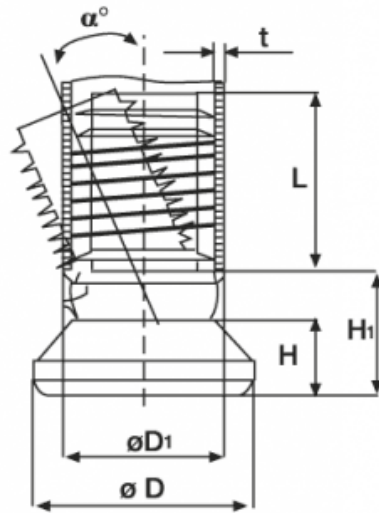

O-SLINF - Felt-Based Tiltserts

Details:

- **Material: Nylon 6**
- **Color: black**
- **Articulating insert with felt base ideal for wooden floors**

Symbol	Angle α	Ext. diameter $\varnothing D$	$\varnothing D_1$	H	H_1	L	t	Material	Color	Standard pack
	[°]	[mm]	[mm]	[mm]	[mm]	[mm]	[mm]			[szt./pcs]
O-SLINF-30-20	19	30	20	11	19.5	24.5	1.5 - 2.0	PA 6	black	1000