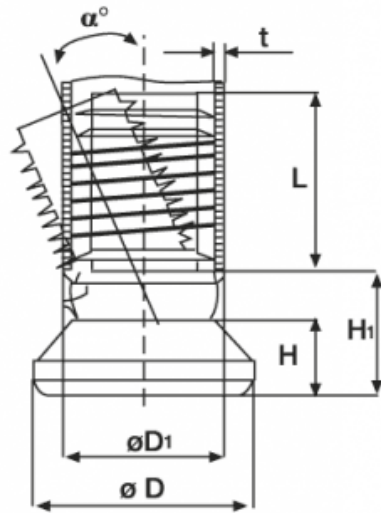

O-SLINF - Felt-Based Tiltserts

Details:

- **Material: Nylon 6**
- **Color: black**
- **Articulating insert with felt base ideal for wooden floors**

Symbol	Angle α	Ext. diameter $\varnothing D$	$\varnothing D_1$	H	H_1	L	t	Material	Color	Standard pack
	[°]	[mm]	[mm]	[mm]	[mm]	[mm]	[mm]			[szt./pcs]
O-SLINF-30-19	19	30	19	-	-	24.5	1.5 - 2.0	PA 6	black	1000