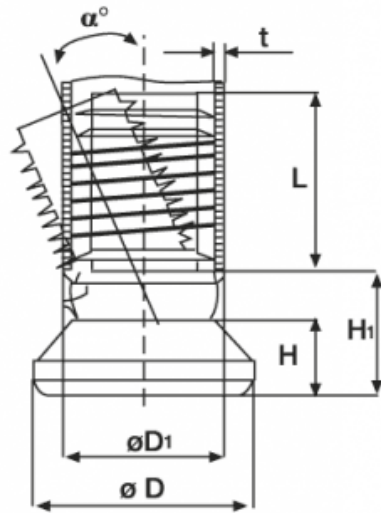

O-SLINF - Felt-Based Tiltserts

Details:

- **Material: Nylon 6**
- **Color: black**
- **Articulating insert with felt base ideal for wooden floors**

Symbol	Angle α	Ext. diameter $\varnothing D$	$\varnothing D_1$	H	H_1	L	t	Material	Color	Standard pack
	[°]	[mm]	[mm]	[mm]	[mm]	[mm]	[mm]			[szt./pcs]
O-SLINF-25-28	19	25	28	-	-	24.5	1.5 - 2.0	PA 6	black	1000