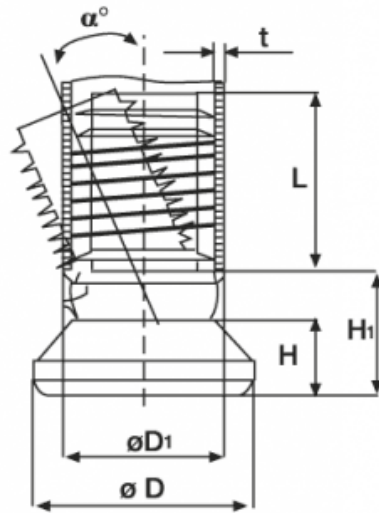

O-SLINF - Felt-Based Tiltserts

Details:

- **Material: Nylon 6**
- **Color: black**
- **Articulating insert with felt base ideal for wooden floors**

Symbol	Angle α	Ext. diameter $\varnothing D$	$\varnothing D_1$	H	H_1	L	t	Material	Color	Standard pack
	[°]	[mm]	[mm]	[mm]	[mm]	[mm]	[mm]			[szt./pcs]
O-SLINF-25-25	19	25	25	11	18.5	24.5	1.5 - 2.0	PA 6	black	1000