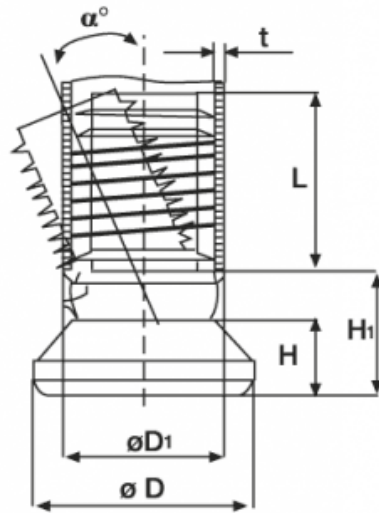

O-SLINF - Felt-Based Tiltserts

Details:

- **Material: Nylon 6**
- **Color: black**
- **Articulating insert with felt base ideal for wooden floors**

Symbol	Angle α	Ext. diameter $\varnothing D$	$\varnothing D_1$	H	H_1	L	t	Material	Color	Standard pack
	[°]	[mm]	[mm]	[mm]	[mm]	[mm]	[mm]			[szt./pcs]
O-SLINF-25-22	19	25	22	11	18.5	24.5	1.5 - 2.0	PA 6	black	1000