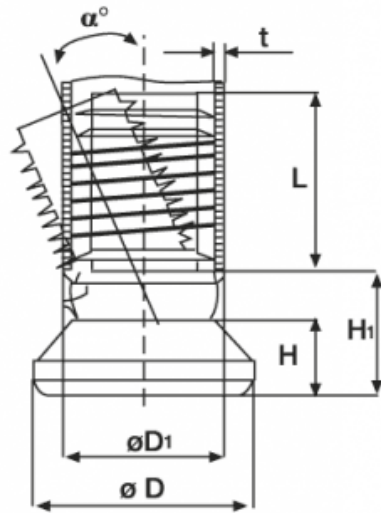

## O-SLINF - Felt-Based Tiltserts

**Details:**

- **Material: Nylon 6**
- **Color: black**
- **Articulating insert with felt base ideal for wooden floors**

Symbol	Angle $\alpha$	Ext. diameter $\varnothing D$	$\varnothing D_1$	H	$H_1$	L	t	Material	Color	Standard pack
	[°]	[mm]	[mm]	[mm]	[mm]	[mm]	[mm]			[szt./pcs]
O-SLINF-25-20	19	25	20	10	18.5	24.5	1.5 - 2.0	PA 6	black	1000