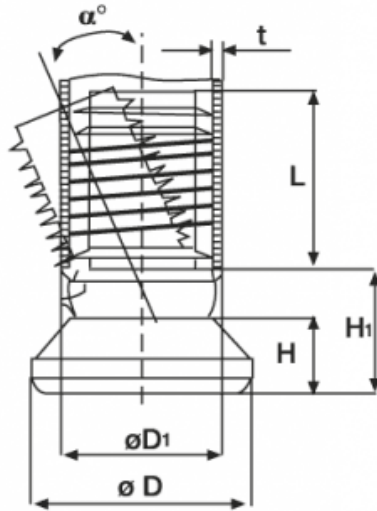

O-SLINF - Felt-Based Tiltserts

Details:

- **Material: Nylon 6**
- **Color: black**
- **Articulating insert with felt base ideal for wooden floors**

Symbol	Angle α	Ext. diameter $\varnothing D$	$\varnothing D_1$	H	H_1	L	t	Material	Color	Standard pack
	[°]	[mm]	[mm]	[mm]	[mm]	[mm]	[mm]			[szt./pcs]
O-SLINF-25-19	19	25	19	-	-	24.5	1.5 - 2.0	PA 6	black	1500