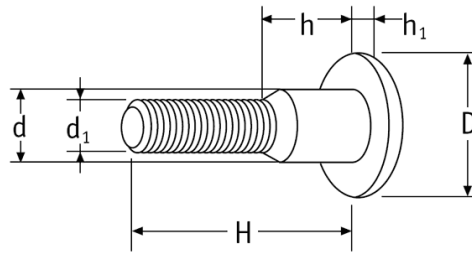

O-SINT - Book screws

Żeńska
Female

Męska
Male

Details:

- **Material: Nylon**
- **Colour: black or white**

Symbol	Typ/Type	Color	Thread d_1	Head diameter D	H	d	h	h_1	Material	Standard pack
				[mm]						[szt./pcs]
O-SINT-M-1648-BLK	male	black	M6	16	48	8	8	3	PA	250