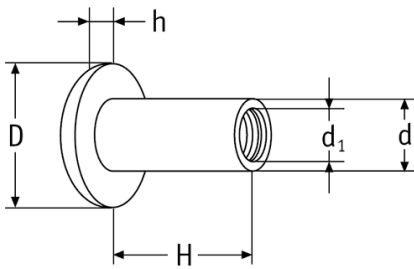

O-SINT - Book screws

Żeńska
Female

Męska
Male

Details:

- **Material: Nylon**
- **Colour: black or white**

Symbol	Typ/Type	Color	Thread d_1	Head diameter D	H	d	h	h_1	Material	Standard pack
				[mm]						[szt./pcs]
O-SINT-M-1648-BLK	male	black	M6	16	48	8	8	3	PA	250