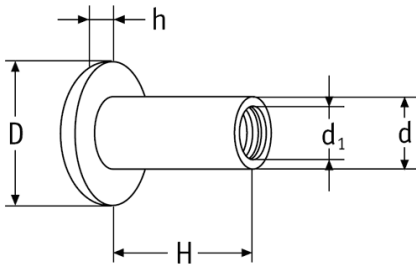

O-SINT - Book screws

Żeńska
Female

Męska
Male

Details:

- **Material: Nylon**
- **Colour: black or white**

Symbol	Type	Color	Thread d ₁	Head diameter D	H	d	h	h ₁	Material	Standard pack
				[mm]						[szt./pcs]
O-SINT-M-1639-WH	male	white	M6	16	39	8	8	3	PA	250