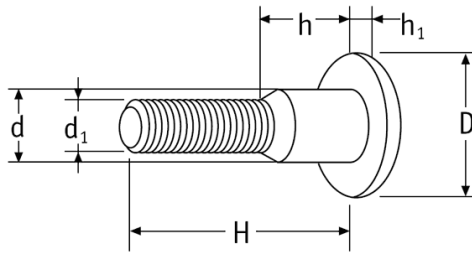

O-SINT - Book screws

Żeńska
Female

Męska
Male

Details:

- **Material: Nylon**
- **Colour: black or white**

Symbol	Type	Color	Thread d ₁	Head diameter D	H	d	h	h ₁	Material	Standard pack
				[mm]						[szt./pcs]
O-SINT-M-1639-WH	male	white	M6	16	39	8	8	3	PA	250