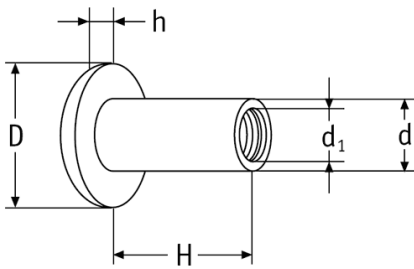

## O-SINT - Book screws

**Żeńska**  
Female

**Męska**  
Male

Details:

- **Material: Nylon**
- **Colour: black or white**

Symbol	Type	Color	Thread $d_1$	Head diameter D	H	d	h	$h_1$	Material	Standard pack
				[mm]						[szt./pcs]
O-SINT-M-1630-BLK	male	black	M6	16	30	8	8	3	PA	500