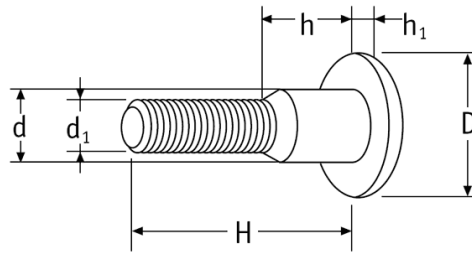

## O-SINT - Book screws

**Żeńska**  
Female

**Męska**  
Male

Details:

- **Material: Nylon**
- **Colour: black or white**

Symbol	Type	Color	Thread $d_1$	Head diameter D	H	d	h	$h_1$	Material	Standard pack
				[mm]						[szt./pcs]
O-SINT-M-1630-BLK	male	black	M6	16	30	8	8	3	PA	500