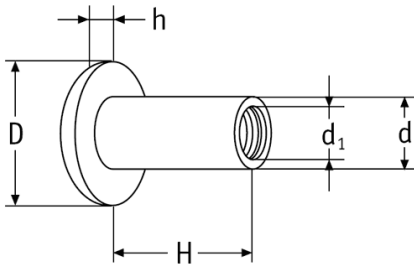

**O-SINT - Book screws**

**Żeńska**  
Female

**Męska**  
Male

Details:

- **Material: Nylon**
- **Colour: black or white**

Symbol	Type	Color	Thread d <sub>1</sub>	Head diameter D	H	d	h	h <sub>1</sub>	Material	Standard pack
				[mm]						[szt./pcs]
O-SINT-M-1625-BLK	male	black	M6	16	25	8	8	3	PA	500