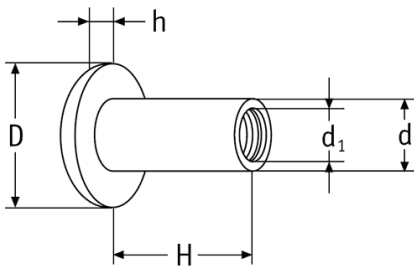

O-SINT - Book screws

Żeńska
Female

Męska
Male

Details:

- **Material: Nylon**
- **Colour: black or white**

Symbol	Typ/Type	Color	Thread d_1	Head diameter D	H	d	h	h_1	Material	Standard pack
				[mm]	[mm]	[mm]	[mm]	[mm]		[szt./pcs]
O-SINT-M-1618-WH	male	white	M6	16	18	8	8	3	PA	500