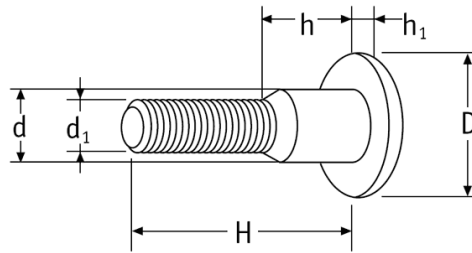

O-SINT - Book screws

Żeńska
Female

Męska
Male

Details:

- **Material: Nylon**
- **Colour: black or white**

Symbol	Typ/Type	Color	Thread d_1	Head diameter D	H	d	h	h_1	Material	Standard pack
				[mm]	[mm]	[mm]	[mm]	[mm]		[szt./pcs]
O-SINT-M-1618-WH	male	white	M6	16	18	8	8	3	PA	500