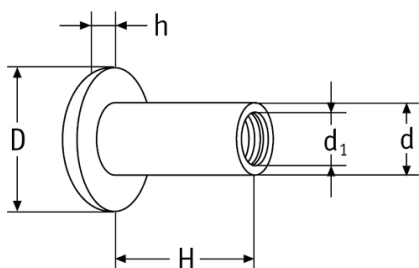

O-SINT - Book screws

Żeńska
Female

Męska
Male

Details:

- **Material: Nylon**
- **Colour: black or white**

Symbol	Type	Color	Thread d_1	Head diameter D	H	d	h	h_1	Material	Standard pack
				[mm]						[szt./pcs]
O-SINT-M-1420-WH	male	white	M5	14	20	7	10	2.5	PA	250