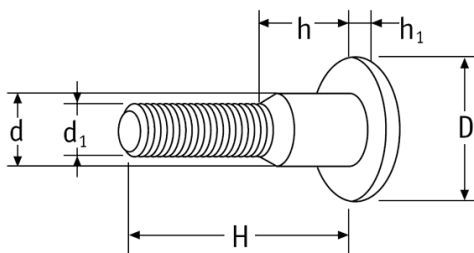

O-SINT - Book screws

Żeńska
Female

Męska
Male

Details:

- **Material: Nylon**
- **Colour: black or white**

Symbol	Type	Color	Thread d_1	Head diameter D	H	d	h	h_1	Material	Standard pack
				[mm]						[szt./pcs]
O-SINT-M-1420-WH	male	white	M5	14	20	7	10	2.5	PA	250