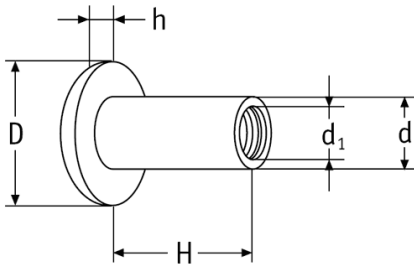

O-SINT - Book screws

Żeńska
Female

Męska
Male

Details:

- **Material: Nylon**
- **Colour: black or white**

Symbol	Type	Color	Thread d ₁	Head diameter D	H	d	h	h ₁	Material	Standard pack
				[mm]						[szt./pcs]
O-SINT-M-1210-BLK	male	black	M4	12	10	6	-	2.5	PA	250