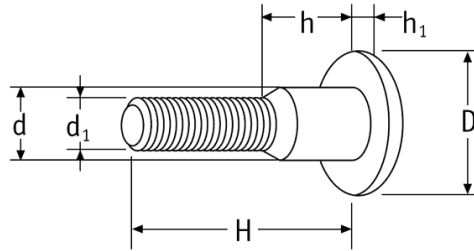

O-SINT - Book screws

Żeńska
Female

Męska
Male

Details:

- **Material: Nylon**
- **Colour: black or white**

Symbol	Type	Color	Thread d ₁	Head diameter D	H	d	h	h ₁	Material	Standard pack
				[mm]						[szt./pcs]
O-SINT-M-1210-BLK	male	black	M4	12	10	6	-	2.5	PA	250