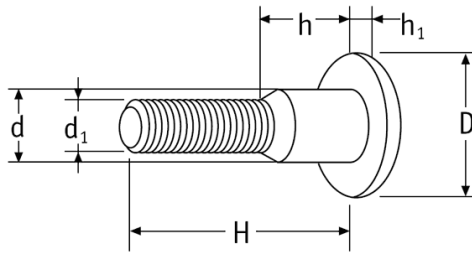

**O-SINT - Book screws**

**Żeńska**  
Female

**Męska**  
Male

Details:

- **Material: Nylon**
- **Colour: black or white**

Symbol	Type	Color	Thread $d_1$	Head diameter D	H	d	h	$h_1$	Material	Standard pack
				[mm]						[szt./pcs]
O-SINT-F-161630-BLK	female	black	M6	16	16	8	3	-	PA	500