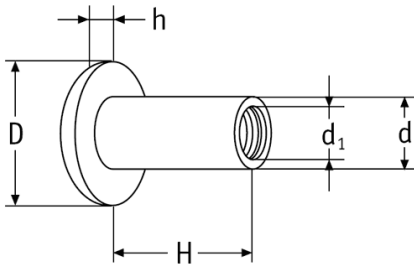

**O-SINT - Book screws**

**Żeńska**  
Female

**Męska**  
Male

Details:

- **Material: Nylon**
- **Colour: black or white**

Symbol	Type	Color	Thread $d_1$	Head diameter D	H	d	h	$h_1$	Material	Standard pack
				[mm]						[szt./pcs]
O-SINT-F-161630-BLK	female	black	M6	16	16	8	3	-	PA	500