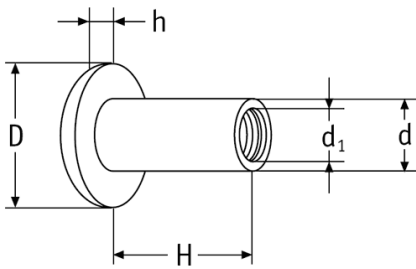

O-SINT - Book screws

Żeńska
Female

Męska
Male

Details:

- **Material: Nylon**
- **Colour: black or white**

Symbol	Type	Color	Thread d_1	Head diameter D	H	d	h	h_1	Material	Standard pack
				[mm]						[szt./pcs]
O-SINT-F-141025-BLK	female	black	M5	14	10	7	2.5	-	PA	250