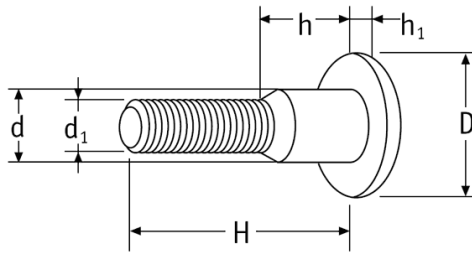

O-SINT - Book screws

Żeńska
Female

Męska
Male

Details:

- **Material: Nylon**
- **Colour: black or white**

Symbol	Type	Color	Thread d_1	Head diameter D	H	d	h	h_1	Material	Standard pack
				[mm]						[szt./pcs]
O-SINT-F-141025-BLK	female	black	M5	14	10	7	2.5	-	PA	250