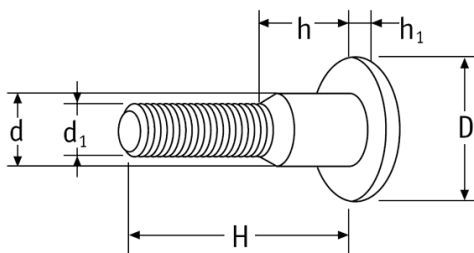

O-SINT - Book screws

Żeńska
Female

Męska
Male

Details:

- **Material: Nylon**
- **Colour: black or white**

Symbol	Type	Color	Thread d_1	Head diameter D	H	d	h	h_1	Material	Standard pack
				[mm]						[szt./pcs]
O-SINT-F-122022-WH	female	white	M4	12	20	6	2.2	-	PA	250