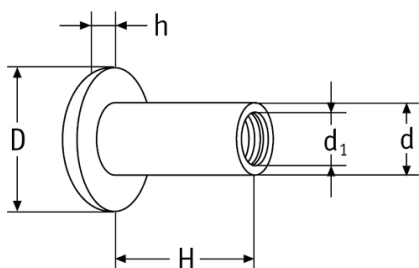

O-SINT - Book screws

Żeńska
Female

Męska
Male

Details:

- **Material: Nylon**
- **Colour: black or white**

Symbol	Type	Color	Thread d_1	Head diameter D	H	d	h	h_1	Material	Standard pack
				[mm]						[szt./pcs]
O-SINT-F-122022-WH	female	white	M4	12	20	6	2.2	-	PA	250