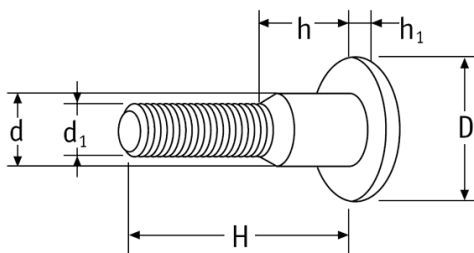

O-SINT - Book screws

Żeńska
Female

Męska
Male

Details:

- **Material: Nylon**
- **Colour: black or white**

Symbol	Type	Color	Thread d_1	Head diameter D	H	d	h	h_1	Material	Standard pack
				[mm]						[szt./pcs]
O-SINT-F-122022-BLK	female	black	M4	12	20	6	2.2	-	PA	250