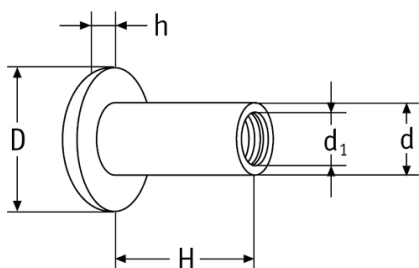

O-SINT - Book screws

Żeńska
Female

Męska
Male

Details:

- **Material: Nylon**
- **Colour: black or white**

Symbol	Type	Color	Thread d_1	Head diameter D	H	d	h	h_1	Material	Standard pack
				[mm]						[szt./pcs]
O-SINT-F-122022-BLK	female	black	M4	12	20	6	2.2	-	PA	250