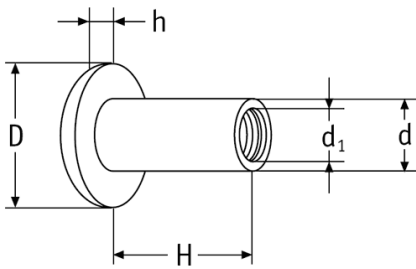

## O-SINT - Book screws

**Żeńska**  
Female

**Męska**  
Male

**Details:**

- **Material: Nylon**
- **Colour: black or white**

Symbol	Type	Color	Thread $d_1$	Head diameter D	H	d	h	$h_1$	Material	Standard pack
				[mm]						[szt./pcs]
O-SINT-F-121022-WH	female	white	M4	12	10	6	2.2	-	PA	250