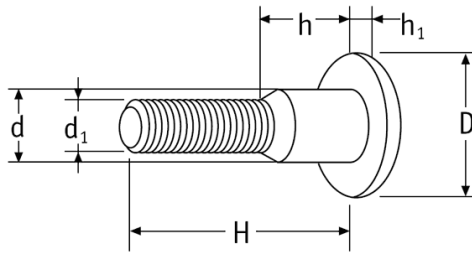

## O-SINT - Book screws

**Żeńska**  
Female

**Męska**  
Male

**Details:**

- **Material: Nylon**
- **Colour: black or white**

Symbol	Type	Color	Thread $d_1$	Head diameter D	H	d	h	$h_1$	Material	Standard pack
				[mm]						[szt./pcs]
O-SINT-F-121022-WH	female	white	M4	12	10	6	2.2	-	PA	250