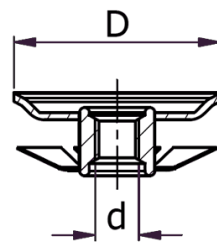

## O-RWG - Spring Threaded Inserts

**Kwadratowa**  
Square

**Okrągła**  
Round

Details:

- Material: steel
- Spring loaded insert for round and square tubes
- Quick fit application
- Standard pack: 200 pcs

Symbol	Shape	Base width D	Thread d	Thickness
		[mm]		[mm]
O-RWG-S-M10-32	square	32	M10	1.5