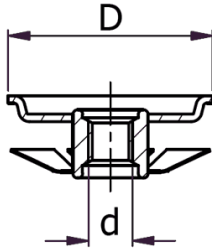

## O-RWG - Spring Threaded Inserts

**Kwadratowa**  
Square

**Okrągła**  
Round

Details:

- Material: steel
- Spring loaded insert for round and square tubes
- Quick fit application
- Standard pack: 200 pcs

Symbol	Shape	Base width D	Thread d	Thickness
		[mm]		[mm]
O-RWG-S-M10-32	square	32	M10	1.5