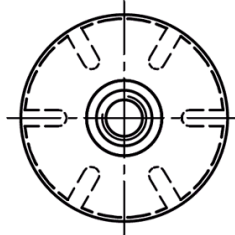

## O-RWG - Spring Threaded Inserts

**Kwadratowa**  
Square

**Okrągła**  
Round

Details:

- Material: steel
- Spring loaded insert for round and square tubes
- Quick fit application
- Standard pack: 200 pcs

Symbol	Shape	Base width D	Thread d	Thickness
		[mm]		[mm]
O-RWG-S-M10-32	square	32	M10	1.5