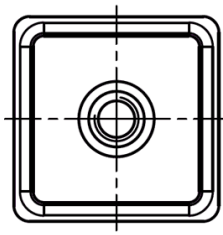

## O-RWG - Spring Threaded Inserts

**Kwadratowa**  
Square

**Okrągła**  
Round

Details:

- Material: steel
- Spring loaded insert for round and square tubes
- Quick fit application
- Standard pack: 200 pcs

Symbol	Shape	Base width D	Thread d	Thickness
		[mm]		[mm]
O-RWG-S-M10-32	square	32	M10	1.5