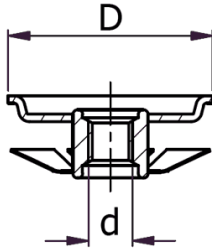

## O-RWG - Spring Threaded Inserts

**Kwadratowa**  
Square

**Okrągła**  
Round

**Details:**

- Material: steel
- Spring loaded insert for round and square tubes
- Quick fit application
- Standard pack: 200 pcs

Symbol	Shape	Base width D	Thread d	Thickness
		[mm]		[mm]
O-RWG-R-M6-22	round	22	M6	1