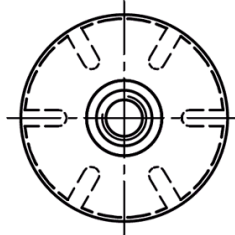

## O-RWG - Spring Threaded Inserts

**Kwadratowa**  
Square

**Okrągła**  
Round

**Details:**

- Material: steel
- Spring loaded insert for round and square tubes
- Quick fit application
- Standard pack: 200 pcs

Symbol	Shape	Base width D	Thread d	Thickness
		[mm]		[mm]
O-RWG-R-M6-22	round	22	M6	1