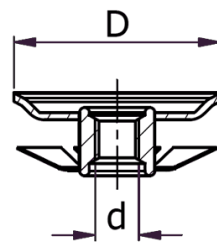

## O-RWG - Spring Threaded Inserts

**Kwadratowa**  
Square

**Okrągła**  
Round

**Details:**

- Material: steel
- Spring loaded insert for round and square tubes
- Quick fit application
- Standard pack: 200 pcs

Symbol	Shape	Base width D	Thread d	Thickness
		[mm]		[mm]
O-RWG-R-M6-22	round	22	M6	1