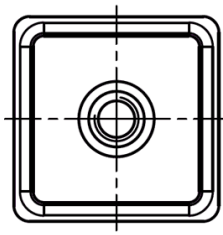

## O-RWG - Spring Threaded Inserts

**Kwadratowa**  
Square

**Okrągła**  
Round

**Details:**

- Material: steel
- Spring loaded insert for round and square tubes
- Quick fit application
- Standard pack: 200 pcs

Symbol	Shape	Base width D	Thread d	Thickness
		[mm]		[mm]
O-RWG-R-M6-22	round	22	M6	1