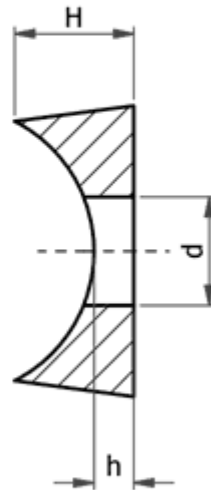

O-PSI - Saddle Washers

A-A (2 : 1)

Details:

- **Material: Nylon**
- **Color: black or natural**
- For assembly of crossed round tubes

Symbol	Ext. diameter	Int. diameter	Height	h	Tube diameter range	Material	Color	Standard pack
	D	d	H					[szt./pcs]
O-PSI-400-066-NAT	40	6.6	13	5	50 - 60	PA	natural	50