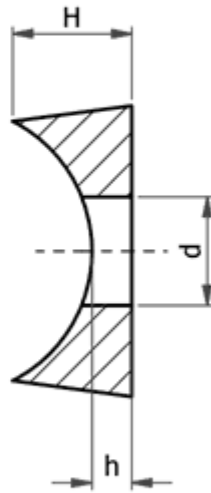

## O-PSI - Saddle Washers

A-A ( 2 : 1 )

Details:

- **Material: Nylon**
- **Color: black or natural**
- For assembly of crossed round tubes

Symbol	Ext. diameter D	Int. diameter d	Height H	h	Tube diameter range	Material	Color	Standard pack
	[mm]	[mm]	[mm]	[mm]				[mm]
O-PSI-250-062-BLK	25	6.2	10	3.1	24 - 26	PA	black	100