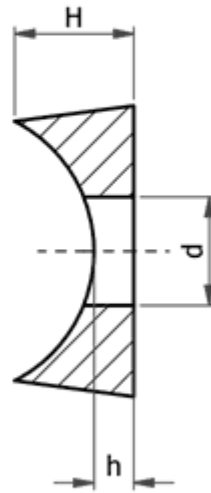

O-PSI - Saddle Washers

A-A ( 2 : 1 )

Details:

- **Material: Nylon**
- **Color: black or natural**
- For assembly of crossed round tubes

Symbol	Ext. diameter D	Int. diameter d	Height H	h	Tube diameter range	Material	Color	Standard pack
	[mm]	[mm]	[mm]	[mm]				[mm]
O-PSI-220-062-BLK	22	6.2	9	3	21 - 23	PA	black	100