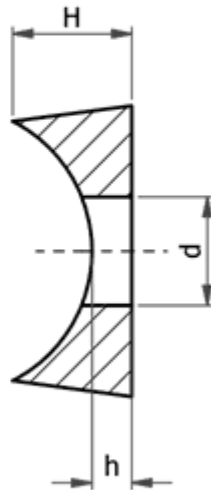

O-PSI - Saddle Washers

A-A (2 : 1)

Details:

- **Material: Nylon**
- **Color: black or natural**
- For assembly of crossed round tubes

Symbol	Ext. diameter D	Int. diameter d	Height H	h	Tube diameter range	Material	Color	Standard pack
	[mm]	[mm]	[mm]	[mm]				[mm]
O-PSI-130-042-BLK	13	4.2	5.5	2.2	12 - 14	PA	black	500