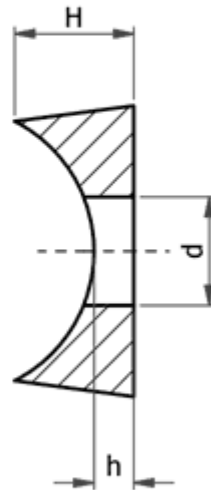

O-PSI - Saddle Washers

A-A (2 : 1)

Details:

- **Material: Nylon**
- **Color: black or natural**
- For assembly of crossed round tubes

Symbol	Ext. diameter	Int. diameter	Height	h	Tube diameter range	Material	Color	Standard pack
	D	d	H					[szt./pcs]
O-PSI-100-033-NAT	10	3.3	4.2	2	9 - 11	PA	natural	500