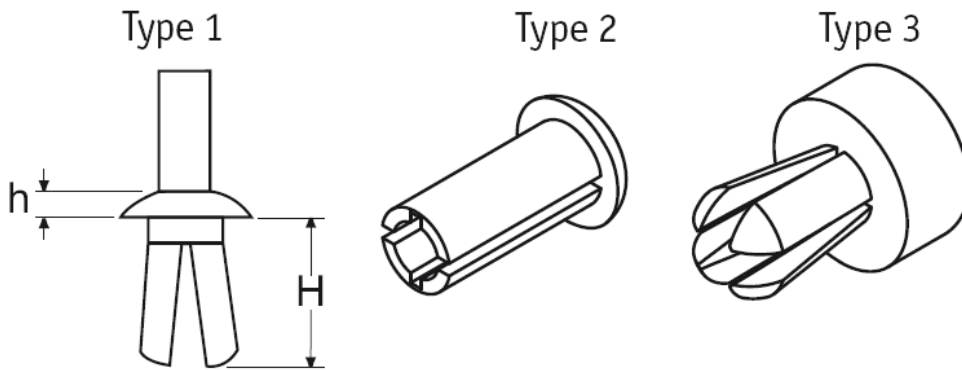

PPR/PPR-T - Push Rivet/Push Rivet Tool

Details:

- **Material:** UL94 V2 Nylon 6/6, RMS-01*
- **Color:** Natural, Black
- **Standard Pack:** 1000/Bag

Symbol	Mounting hole diameter	Panel thickness range	H	h	Head diameter	Type	Standard pack	Rivet hand tool	Material	Flammability	Color
	[mm]	[mm]	[mm]	[mm]	[mm]		[szt./pcs]				
O-PR-80-30	8	3.0 - 10.0	13	3	13.5	1	250	O-PPR-T170	PA 66	UL94 V-2	natural