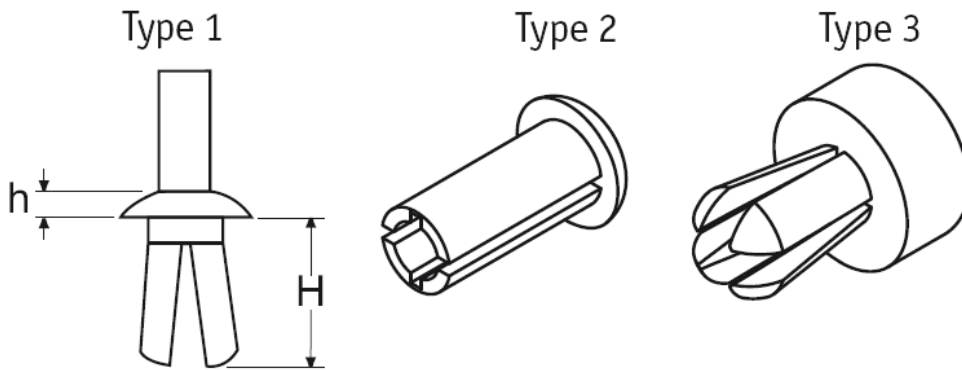

**PPR/PPR-T - Push Rivet/Push Rivet Tool**

Details:

- **Material:** UL94 V2 Nylon 6/6, RMS-01\*
- **Color:** Natural, Black
- **Standard Pack:** 1000/Bag

Symbol	Mounting hole diameter	Panel thickness range	H	h	Head diameter	Type	Standard pack	Rivet hand tool	Material	Flammability	Color
	[mm]	[mm]	[mm]	[mm]	[mm]		[szt./pcs]				
O-PR-71-25	7.1	4.0 - 12.0	17.5	2.5	17	1	250	O-PPR-T018	PA 66	UL94 V-2	natural