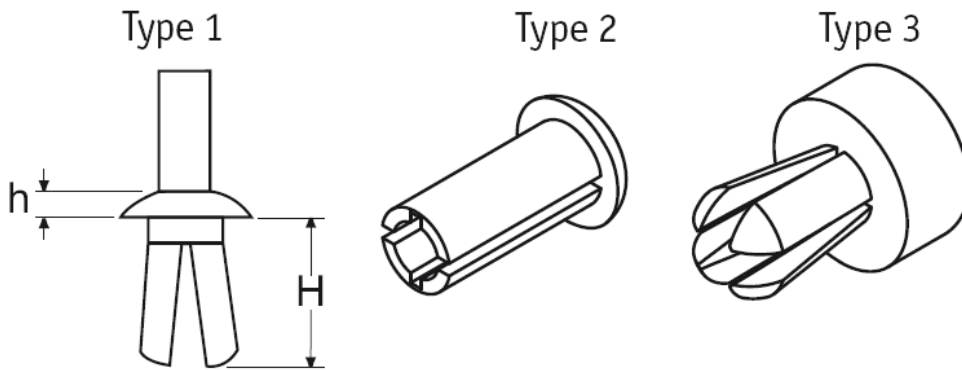

**PPR/PPR-T - Push Rivet/Push Rivet Tool**

Details:

- **Material:** UL94 V2 Nylon 6/6, RMS-01\*
- **Color:** Natural, Black
- **Standard Pack:** 1000/Bag

Symbol	Mounting hole diameter	Panel thickness range	H	h	Head diameter	Type	Standard pack	Rivet hand tool	Material	Flammability	Color
	[mm]	[mm]	[mm]	[mm]	[mm]		[szt./pcs]				
O-PR-70-26	7	2.5 - 9.0	11.8	2.6	12	1	250	O-PPR-T160	PA 66	UL94 V-2	natural