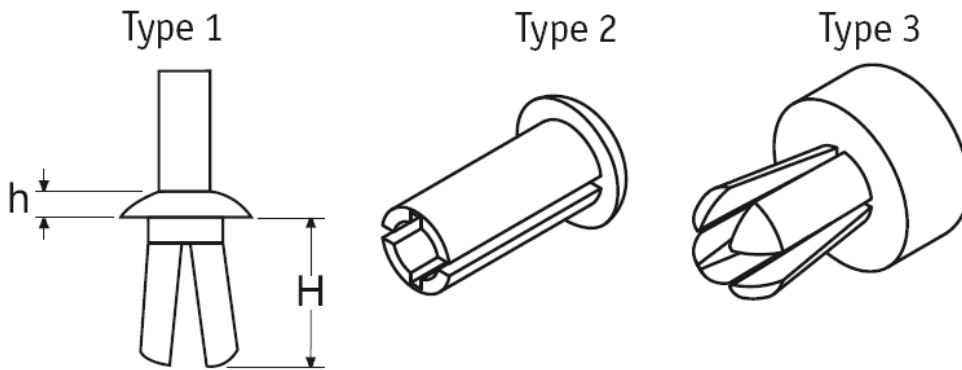

**PPR/PPR-T - Push Rivet/Push Rivet Tool**

Details:

- **Material: UL94 V2 Nylon 6/6, RMS-01\***
- **Color: Natural, Black**
- **Standard Pack: 1000/Bag**

Symbol	Mounting hole diameter	Panel thickness range	H	h	Head diameter	Typ/Type	Standard pack	Rivet hand tool	Material	Flammability	Color
	[mm]	[mm]	[mm]	[mm]	[mm]		[szt./pcs]				
O-PR-64-20	6.4	4.0 - 9.5	12	2	11	1	250	-	PA 66	UL94 V-2	natural