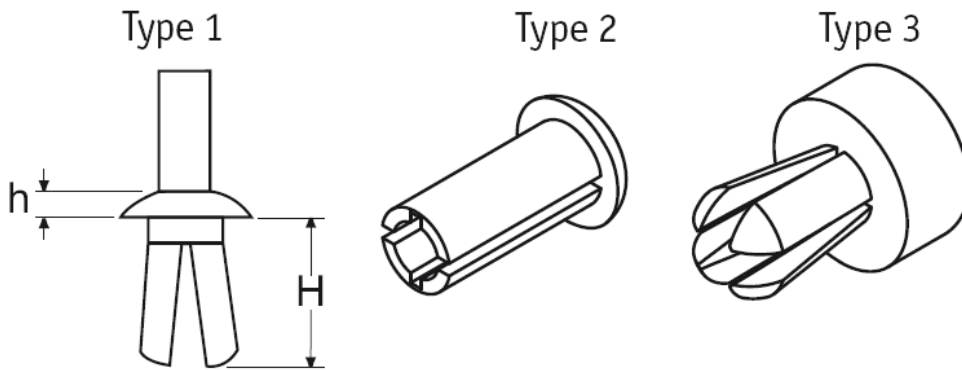

**PPR/PPR-T - Push Rivet/Push Rivet Tool**

Details:

- **Material:** UL94 V2 Nylon 6/6, RMS-01\*
- **Color:** Natural, Black
- **Standard Pack:** 1000/Bag

Symbol	Mounting hole diameter	Panel thickness range	H	h	Head diameter	Type	Standard pack	Rivet hand tool	Material	Flammability	Color
	[mm]	[mm]	[mm]	[mm]	[mm]		[szt./pcs]				
O-PR-60-22-BLK	6	2.0 - 8.0	10.5	2.2	10	1	250	O-PPR-T150	PA 66	UL94 V-2	black