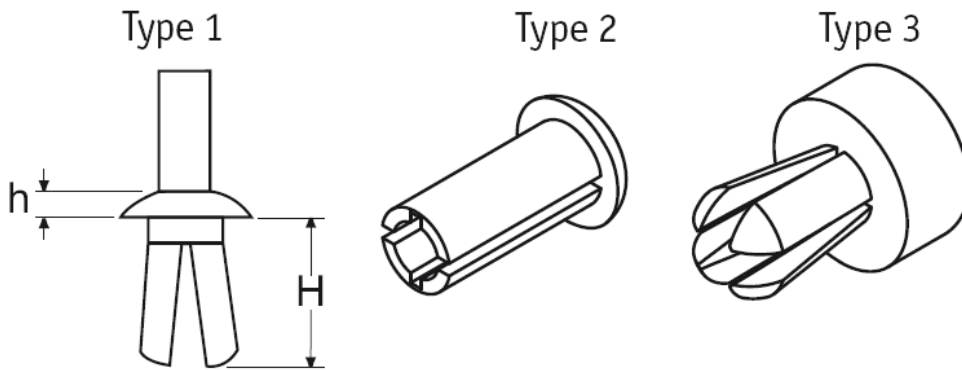

**PPR/PPR-T - Push Rivet/Push Rivet Tool**

**Details:**

- **Material:** UL94 V2 Nylon 6/6, RMS-01\*
- **Color:** Natural, Black
- **Standard Pack:** 1000/Bag

Symbol	Mounting hole diameter	Panel thickness range	H	h	Head diameter	Type	Standard pack	Rivet hand tool	Material	Flammability	Color
	[mm]	[mm]	[mm]	[mm]	[mm]		[szt./pcs]				
O-PR-60-20-BLK	6	3.0 - 7.0	10	2	11	1	250	O-PPR-T024	PA 66	UL94 V-2	black