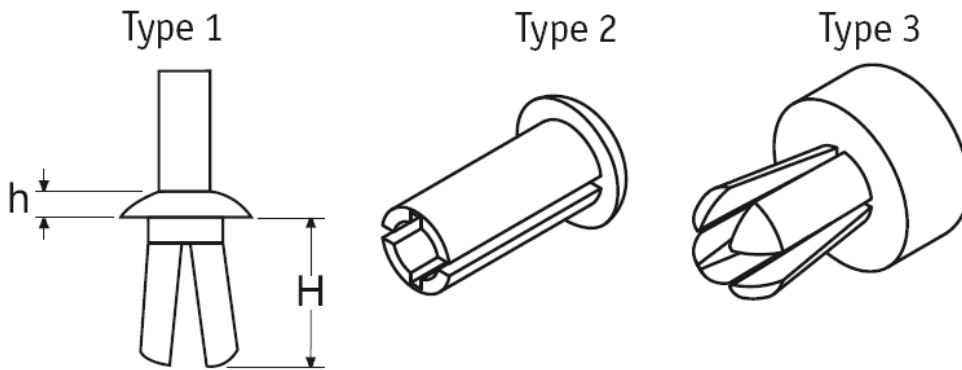

PPR/PPR-T - Push Rivet/Push Rivet Tool

Details:

- **Material:** UL94 V2 Nylon 6/6, RMS-01*
- **Color:** Natural, Black
- **Standard Pack:** 1000/Bag

Symbol	Mounting hole diameter	Panel thickness range	H	h	Head diameter	Typ/Type	Standard pack	Rivet hand tool	Material	Flammability	Color
	[mm]	[mm]	[mm]	[mm]	[mm]		[szt./pcs]				
O-PR-60-20	6	3.0 - 7.0	10	2	11	1	250	O-PPR-T024	PA 66	UL94 V-2	natural