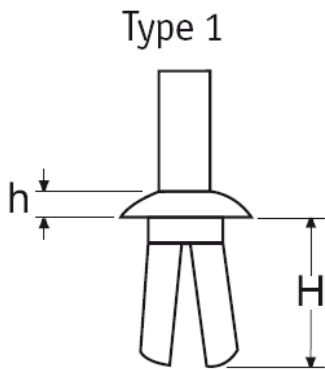

**PPR/PPR-T - Push Rivet/Push Rivet Tool**

**Details:**

- **Material:** UL94 V2 Nylon 6/6, RMS-01\*
- **Color:** Natural, Black
- **Standard Pack:** 1000/Bag

Symbol	Mounting hole diameter	Panel thickness range	H	h	Head diameter	Type	Standard pack	Rivet hand tool	Material	Flammability	Color
	[mm]	[mm]	[mm]	[mm]	[mm]		[szt./pcs]				
O-PR-50-20-1-BLK	5	1.5 - 5.0	7.4	2	7.1	1	250	PPR-T1	PA 66	UL94 V-2	black