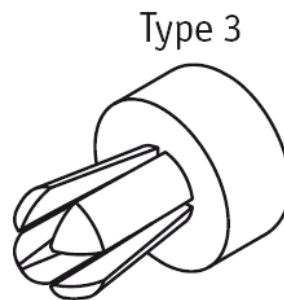

**PPR/PPR-T - Push Rivet/Push Rivet Tool**

**Details:**

- **Material:** UL94 V2 Nylon 6/6, RMS-01\*
- **Color:** Natural, Black
- **Standard Pack:** 1000/Bag

Symbol	Mounting hole diameter	Panel thickness range	H	h	Head diameter	Type	Standard pack	Rivet hand tool	Material	Flammability	Color
	[mm]	[mm]	[mm]	[mm]	[mm]		[szt./pcs]				
O-PR-50-20-1-BLK	5	1.5 - 5.0	7.4	2	7.1	1	250	PPR-T1	PA 66	UL94 V-2	black