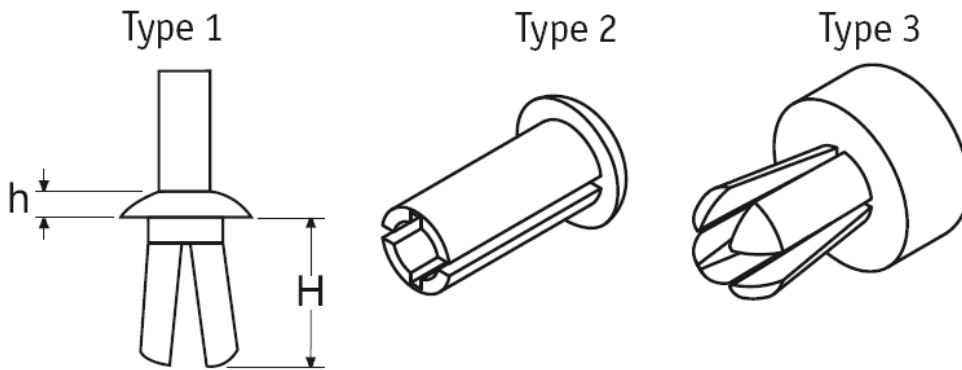

PPR/PPR-T - Push Rivet/Push Rivet Tool

Details:

- **Material:** UL94 V2 Nylon 6/6, RMS-01*
- **Color:** Natural, Black
- **Standard Pack:** 1000/Bag

Symbol	Mounting hole diameter	Panel thickness range	H	h	Head diameter	Typ/Type	Standard pack	Rivet hand tool	Material	Flammability	Color
	[mm]	[mm]	[mm]	[mm]	[mm]		[szt./pcs]				
O-PR-50-20	5	1.5 - 5.0	7.4	2	7.1	1	250	-	PA 66	UL94 V-2	natural