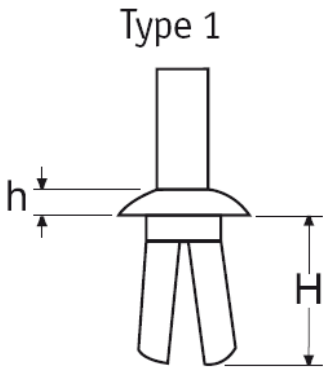

**PPR/PPR-T - Push Rivet/Push Rivet Tool**

Details:

- **Material:** UL94 V2 Nylon 6/6, RMS-01\*
- **Color:** Natural, Black
- **Standard Pack:** 1000/Bag

Symbol	Mounting hole diameter	Panel thickness range	H	h	Head diameter	Type	Standard pack	Rivet hand tool	Material	Flammability	Color
	[mm]	[mm]	[mm]	[mm]	[mm]		[szt./pcs]				
O-PR-48-25-BLK	4.8	1.6 - 4.7	7.4	2.5	8.7	1	250	-	PA 66	UL94 V-2	black