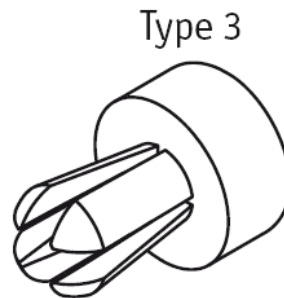

**PPR/PPR-T - Push Rivet/Push Rivet Tool**

Details:

- **Material:** UL94 V2 Nylon 6/6, RMS-01\*
- **Color:** Natural, Black
- **Standard Pack:** 1000/Bag

Symbol	Mounting hole diameter	Panel thickness range	H	h	Head diameter	Type	Standard pack	Rivet hand tool	Material	Flammability	Color
	[mm]	[mm]	[mm]	[mm]	[mm]		[szt./pcs]				
O-PR-48-25-BLK	4.8	1.6 - 4.7	7.4	2.5	8.7	1	250	-	PA 66	UL94 V-2	black