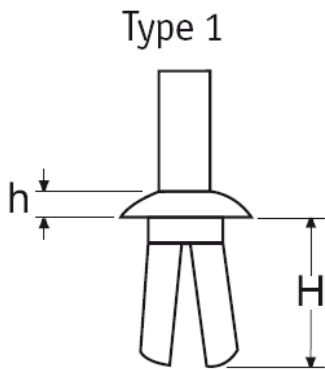

**PPR/PPR-T - Push Rivet/Push Rivet Tool**

**Details:**

- **Material:** UL94 V2 Nylon 6/6, RMS-01\*
- **Color:** Natural, Black
- **Standard Pack:** 1000/Bag

Symbol	Mounting hole diameter	Panel thickness range	H	h	Head diameter	Type	Standard pack	Rivet hand tool	Material	Flammability	Color
	[mm]	[mm]	[mm]	[mm]	[mm]		[szt./pcs]				
O-PR-44-17	4.4	1.0 - 3.5	5	1.7	6	1	250	-	PA 66	UL94 V-2	natural