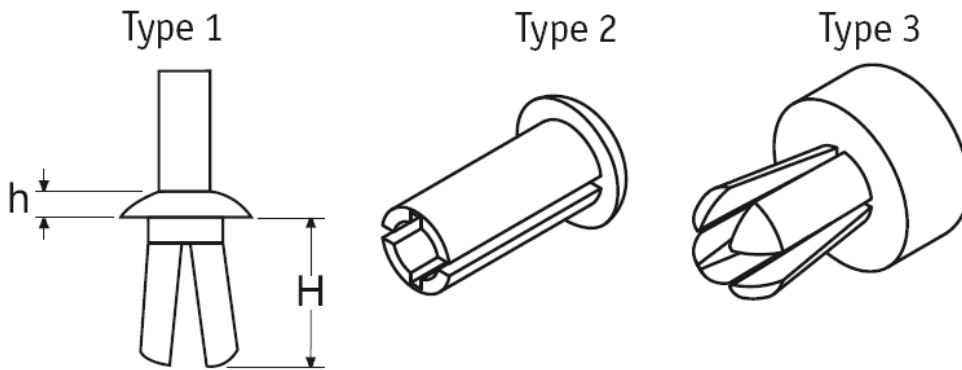

**PPR/PPR-T - Push Rivet/Push Rivet Tool**

**Details:**

- **Material:** UL94 V2 Nylon 6/6, RMS-01\*
- **Color:** Natural, Black
- **Standard Pack:** 1000/Bag

Symbol	Mounting hole diameter	Panel thickness range	H	h	Head diameter	Typ/Type	Standard pack	Rivet hand tool	Material	Flammability	Color
	[mm]	[mm]	[mm]	[mm]	[mm]		[szt./pcs]				
O-PR-44-17	4.4	1.0 - 3.5	5	1.7	6	1	250	-	PA 66	UL94 V-2	natural