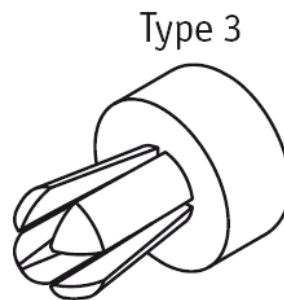

**PPR/PPR-T - Push Rivet/Push Rivet Tool**

**Details:**

- **Material:** UL94 V2 Nylon 6/6, RMS-01\*
- **Color:** Natural, Black
- **Standard Pack:** 1000/Bag

Symbol	Mounting hole diameter	Panel thickness range	H	h	Head diameter	Type	Standard pack	Rivet hand tool	Material	Flammability	Color
	[mm]	[mm]	[mm]	[mm]	[mm]		[szt./pcs]				
O-PR-44-17	4.4	1.0 - 3.5	5	1.7	6	1	250	-	PA 66	UL94 V-2	natural