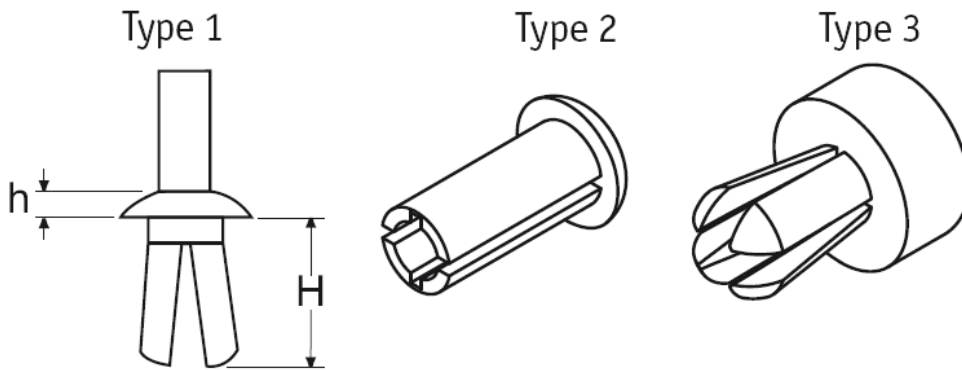

**PPR/PPR-T - Push Rivet/Push Rivet Tool**

Details:

- **Material:** UL94 V2 Nylon 6/6, RMS-01\*
- **Color:** Natural, Black
- **Standard Pack:** 1000/Bag

Symbol	Mounting hole diameter	Panel thickness range	H	h	Head diameter	Type	Standard pack	Rivet hand tool	Material	Flammability	Color
	[mm]	[mm]	[mm]	[mm]	[mm]		[szt./pcs]				
O-PR-40-15-BLK	4	1.5 - 6.0	7.9	1.5	6.5	1	250	O-PPR-T130	PA 66	UL94 V-2	black