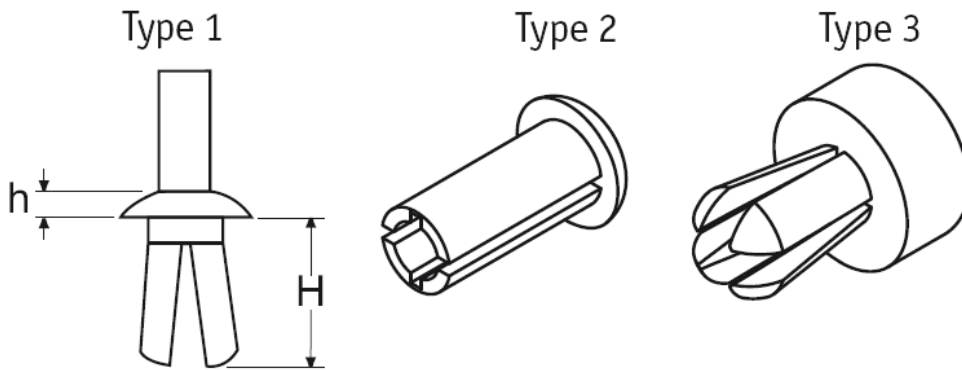

PPR/PPR-T - Push Rivet/Push Rivet Tool

Details:

- **Material:** UL94 V2 Nylon 6/6, RMS-01*
- **Color:** Natural, Black
- **Standard Pack:** 1000/Bag

Symbol	Mounting hole diameter	Panel thickness range	H	h	Head diameter	Type	Standard pack	Rivet hand tool	Material	Flammability	Color
	[mm]	[mm]	[mm]	[mm]	[mm]		[szt./pcs]				
O-PR-40-15-4-BLK	4	4.0 - 6.5	8	1.5	6.5	1	250	-	PA 66	UL94 V-2	black