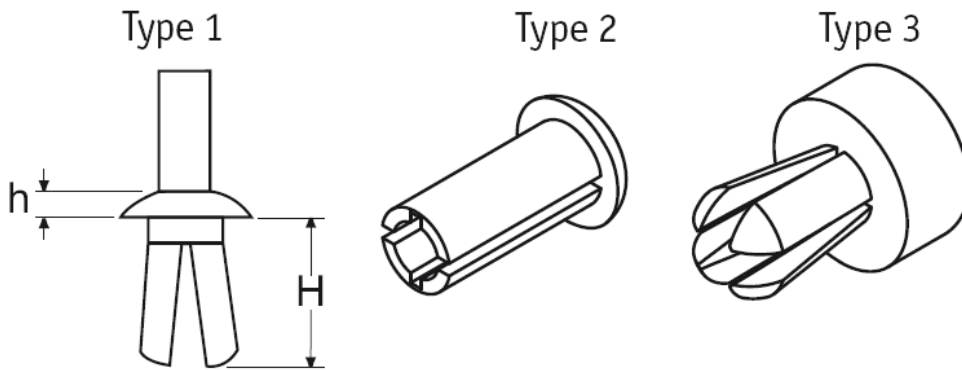

PPR/PPR-T - Push Rivet/ Push Rivet Tool

Details:

- **Material:** UL94 V2 Nylon 6/6, RMS-01*
- **Color:** Natural, Black
- **Standard Pack:** 1000/Bag

Symbol	Mounting hole diameter	Panel thickness range	H	h	Head diameter	Type	Standard pack	Rivet hand tool	Material	Flammability	Color
	[mm]	[mm]	[mm]	[mm]	[mm]		[szt./pcs]				
O-PR-30-13-BLK	3	1.0 - 4.0	5.7	1.3	5	1	250	O-PPR-T110	PA 66	UL94 V-2	black