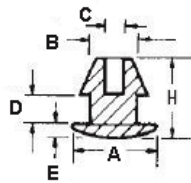

POF - Push on Feet

RYS.1

RYS.2

RYS.3

RYS.4

RYS.5

RYS.6

RYS.7

RYS.8

RYS.9

Details:

- **Material: TPE or PVC**
- **Color: Black**
- Quick and easy mounting

Symbol	ØA	ØB	ØC	D	E	F	H	Fig.	Material	Flammability	Color	Standard pack
	[mm]	[mm]	[mm]	[mm]	[mm]	[mm]	[mm]					[szt./pcs]
O-POF-253-125	25.3	12.5	15.3	5	4	-	20	8	PVC	-	black	2000