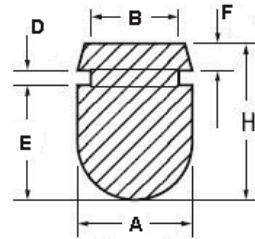

POF - Push on Feet

RYS.1

RYS.2

RYS.3

RYS.4

RYS.5

RYS.6

RYS.7

RYS.8

RYS.9

Details:

- **Material: TPE or PVC**
- **Color: Black**
- Quick and easy mounting

Symbol	ØA	ØB	ØC	D	E	F	H	Fig.	Material	Flammability	Color	Standard pack
	[mm]	[mm]	[mm]	[mm]	[mm]	[mm]	[mm]					[szt./pcs]
O-POF-253-125	25.3	12.5	15.3	5	4	-	20	8	PVC	-	black	2000