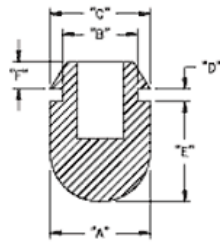

POF - Push on Feet

RYS.1

RYS.2

RYS.3

RYS.4

RYS.5

RYS.6

RYS.7

RYS.8

RYS.9

Details:

- **Material: TPE or PVC**
- **Color: Black**
- Quick and easy mounting

Symbol	ØA	ØB	ØC	D	E	F	H	Fig.	Material	Flammability	Color	Standard pack
	[mm]	[mm]	[mm]	[mm]	[mm]	[mm]	[mm]					[szt./pcs]
O-POF-253-125	25.3	12.5	15.3	5	4	-	20	8	PVC	-	black	2000