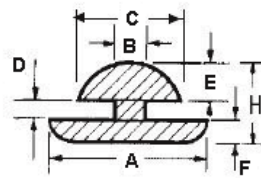

POF - Push on Feet

RYS.1

RYS.2

RYS.3

RYS.4

RYS.5

RYS.6

RYS.7

RYS.8

RYS.9

Details:

- **Material: TPE or PVC**
- **Color: Black**
- Quick and easy mounting

Symbol	ØA	ØB	ØC	D	E	F	H	Fig.	Material	Flammability	Color	Standard pack
	[mm]	[mm]	[mm]	[mm]	[mm]	[mm]	[mm]					[szt./pcs]
O-POF-253-125	25.3	12.5	15.3	5	4	-	20	8	PVC	-	black	2000