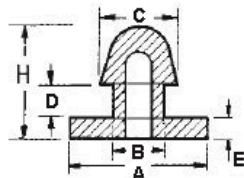

POF - Push on Feet

RYS.1

RYS.2

RYS.3

RYS.4

RYS.5

RYS.6

RYS.7

RYS.8

RYS.9

Details:

- **Material: TPE or PVC**
- **Color: Black**
- Quick and easy mounting

Symbol	ØA	ØB	ØC	D	E	F	H	Fig.	Material	Flammability	Color	Standard pack
	[mm]	[mm]	[mm]	[mm]	[mm]	[mm]	[mm]					[szt./pcs]
O-POF-253-125	25.3	12.5	15.3	5	4	-	20	8	PVC	-	black	2000