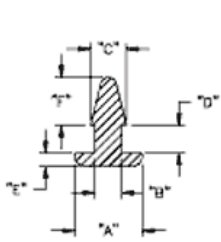

POF - Push on Feet

RYS.1

RYS.2

RYS.3

RYS.4

RYS.5

RYS.6

RYS.7

RYS.8

RYS.9

Details:

- **Material: TPE or PVC**
- **Color: Black**
- Quick and easy mounting

Symbol	ØA	ØB	ØC	D	E	F	H	Fig.	Material	Flammability	Color	Standard pack
	[mm]	[mm]	[mm]	[mm]	[mm]	[mm]	[mm]					[szt./pcs]
O-POF-253-125	25.3	12.5	15.3	5	4	-	20	8	PVC	-	black	2000