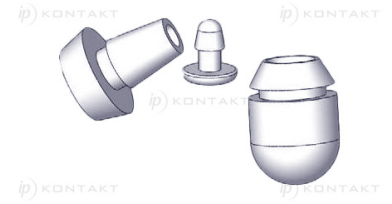

POF - Push on Feet

RYS.1

RYS.2

RYS.3

RYS.4

RYS.5

RYS.6

RYS.7

RYS.8

RYS.9

Details:

- **Material: TPE or PVC**
- **Color: Black**
- Quick and easy mounting

Symbol	ØA	ØB	ØC	D	E	F	H	Fig.	Material	Flammability	Color	Standard pack
	[mm]	[mm]	[mm]	[mm]	[mm]	[mm]	[mm]					[szt./pcs]
O-POF-253-125	25.3	12.5	15.3	5	4	-	20	8	PVC	-	black	2000