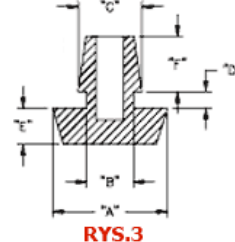

POF - Push on Feet

RYS.1

RYS.2

RYS.3

RYS.4

RYS.5

RYS.6

RYS.7

RYS.8

RYS.9

Details:

- **Material: TPE or PVC**
- **Color: Black**
- Quick and easy mounting

Symbol	ØA	ØB	ØC	D	E	F	H	Fig.	Material	Flammability	Color	Standard pack
	[mm]	[mm]	[mm]	[mm]	[mm]	[mm]	[mm]					[szt./pcs]
O-POF-253-125	25.3	12.5	15.3	5	4	-	20	8	PVC	-	black	2000