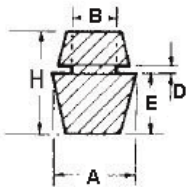

POF - Push on Feet

RYS.1

RYS.2

RYS.3

RYS.4

RYS.5

RYS.6

RYS.7

RYS.8

RYS.9

Details:

- **Material: TPE or PVC**
- **Color: Black**
- Quick and easy mounting

Symbol	ØA	ØB	ØC	D	E	F	H	Fig.	Material	Flammability	Color	Standard pack
	[mm]	[mm]	[mm]	[mm]	[mm]	[mm]	[mm]					[szt./pcs]
O-POF-253-125	25.3	12.5	15.3	5	4	-	20	8	PVC	-	black	2000