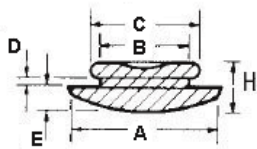

POF - Push on Feet

RYS.1

RYS.2

RYS.3

RYS.4

RYS.5

RYS.6

RYS.7

RYS.8

RYS.9

Details:

- **Material: TPE or PVC**
- **Color: Black**
- Quick and easy mounting

Symbol	ØA	ØB	ØC	D	E	F	H	Fig.	Material	Flammability	Color	Standard pack
	[mm]	[mm]	[mm]	[mm]	[mm]	[mm]	[mm]					[szt./pcs]
O-POF-253-125	25.3	12.5	15.3	5	4	-	20	8	PVC	-	black	2000