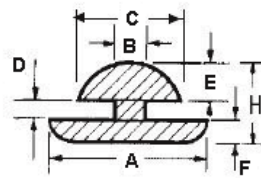

POF - Push on Feet

RYS.1

RYS.2

RYS.3

RYS.4

RYS.5

RYS.6

RYS.7

RYS.8

RYS.9

Details:

- **Material: TPE or PVC**
- **Color: Black**
- Quick and easy mounting

Symbol	ØA	ØB	ØC	D	E	F	H	Fig.	Material	Flammability	Color	Standard pack
	[mm]	[mm]	[mm]	[mm]	[mm]	[mm]	[mm]					[szt./pcs]
O-POF-190-131	19	13.1	12	0.8	3.2	-	6.5	4	PVC	-	black	10000