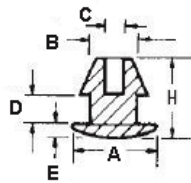

POF - Push on Feet

RYS.1

RYS.2

RYS.3

RYS.4

RYS.5

RYS.6

RYS.7

RYS.8

RYS.9

Details:

- **Material: TPE or PVC**
- **Color: Black**
- Quick and easy mounting

Symbol	ØA	ØB	ØC	D	E	F	H	Fig.	Material	Flammability	Color	Standard pack
	[mm]	[mm]	[mm]	[mm]	[mm]	[mm]	[mm]					[szt./pcs]
O-POF-190-131	19	13.1	12	0.8	3.2	-	6.5	4	PVC	-	black	10000