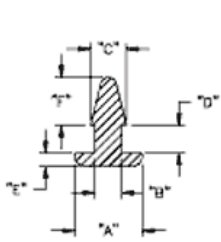

POF - Push on Feet

RYS.1

RYS.2

RYS.3

RYS.4

RYS.5

RYS.6

RYS.7

RYS.8

RYS.9

Details:

- **Material: TPE or PVC**
- **Color: Black**
- Quick and easy mounting

Symbol	ØA	ØB	ØC	D	E	F	H	Fig.	Material	Flammability	Color	Standard pack
	[mm]	[mm]	[mm]	[mm]	[mm]	[mm]	[mm]					[szt./pcs]
O-POF-190-131	19	13.1	12	0.8	3.2	-	6.5	4	PVC	-	black	10000