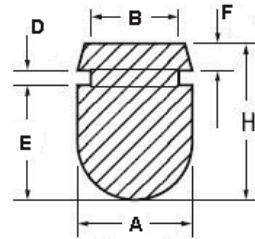

POF - Push on Feet

RYS.1

RYS.2

RYS.3

RYS.4

RYS.5

RYS.6

RYS.7

RYS.8

RYS.9

Details:

- **Material: TPE or PVC**
- **Color: Black**
- Quick and easy mounting

Symbol	ØA	ØB	ØC	D	E	F	H	Fig.	Material	Flammability	Color	Standard pack
	[mm]	[mm]	[mm]	[mm]	[mm]	[mm]	[mm]					[szt./pcs]
O-POF-190-131	19	13.1	12	0.8	3.2	-	6.5	4	PVC	-	black	10000