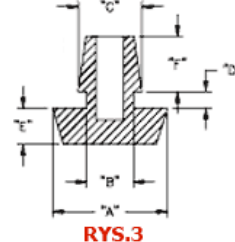

POF - Push on Feet

RYS.1

RYS.2

RYS.3

RYS.4

RYS.5

RYS.6

RYS.7

RYS.8

RYS.9

Details:

- **Material: TPE or PVC**
- **Color: Black**
- Quick and easy mounting

Symbol	ØA	ØB	ØC	D	E	F	H	Fig.	Material	Flammability	Color	Standard pack
	[mm]	[mm]	[mm]	[mm]	[mm]	[mm]	[mm]					[szt./pcs]
O-POF-190-131	19	13.1	12	0.8	3.2	-	6.5	4	PVC	-	black	10000