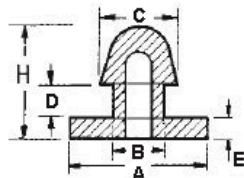

POF - Push on Feet

RYS.1

RYS.2

RYS.3

RYS.4

RYS.5

RYS.6

RYS.7

RYS.8

RYS.9

Details:

- **Material: TPE or PVC**
- **Color: Black**
- Quick and easy mounting

Symbol	ØA	ØB	ØC	D	E	F	H	Fig.	Material	Flammability	Color	Standard pack
	[mm]	[mm]	[mm]	[mm]	[mm]	[mm]	[mm]					[szt./pcs]
O-POF-190-131	19	13.1	12	0.8	3.2	-	6.5	4	PVC	-	black	10000