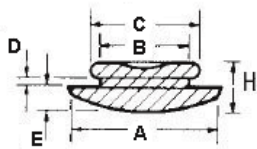

POF - Push on Feet

RYS.1

RYS.2

RYS.3

RYS.4

RYS.5

RYS.6

RYS.7

RYS.8

RYS.9

Details:

- **Material: TPE or PVC**
- **Color: Black**
- Quick and easy mounting

Symbol	ØA	ØB	ØC	D	E	F	H	Fig.	Material	Flammability	Color	Standard pack
	[mm]	[mm]	[mm]	[mm]	[mm]	[mm]	[mm]					[szt./pcs]
O-POF-190-131	19	13.1	12	0.8	3.2	-	6.5	4	PVC	-	black	10000