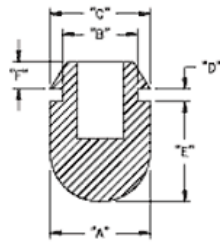

POF - Push on Feet

RYS.1

RYS.2

RYS.3

RYS.4

RYS.5

RYS.6

RYS.7

RYS.8

RYS.9

Details:

- **Material: TPE or PVC**
- **Color: Black**
- Quick and easy mounting

Symbol	ØA	ØB	ØC	D	E	F	H	Fig.	Material	Flammability	Color	Standard pack
	[mm]	[mm]	[mm]	[mm]	[mm]	[mm]	[mm]					[szt./pcs]
O-POF-190-131	19	13.1	12	0.8	3.2	-	6.5	4	PVC	-	black	10000