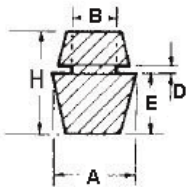

POF - Push on Feet

RYS.1

RYS.2

RYS.3

RYS.4

RYS.5

RYS.6

RYS.7

RYS.8

RYS.9

Details:

- **Material: TPE or PVC**
- **Color: Black**
- Quick and easy mounting

Symbol	ØA	ØB	ØC	D	E	F	H	Fig.	Material	Flammability	Color	Standard pack
	[mm]	[mm]	[mm]	[mm]	[mm]	[mm]	[mm]					[szt./pcs]
O-POF-190-131	19	13.1	12	0.8	3.2	-	6.5	4	PVC	-	black	10000