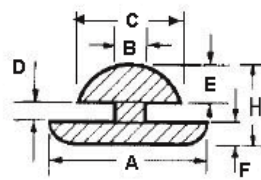

POF - Push on Feet

RYS.1

RYS.2

RYS.3

RYS.4

RYS.5

RYS.6

RYS.7

RYS.8

RYS.9

Details:

- **Material: TPE or PVC**
- **Color: Black**
- Quick and easy mounting

Symbol	ØA	ØB	ØC	D	E	F	H	Fig.	Material	Flammability	Color	Standard pack
	[mm]	[mm]	[mm]	[mm]	[mm]	[mm]	[mm]					[szt./pcs]
O-POF-190-128	19	12.8	15.9	1.6	3.2	-	7.5	4	PVC	-	black	3500