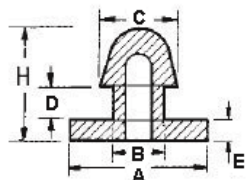

POF - Push on Feet

RYS.1

RYS.2

RYS.3

RYS.4

RYS.5

RYS.6

RYS.7

RYS.8

RYS.9

Details:

- **Material: TPE or PVC**
- **Color: Black**
- Quick and easy mounting

Symbol	ØA	ØB	ØC	D	E	F	H	Fig.	Material	Flammability	Color	Standard pack
	[mm]	[mm]	[mm]	[mm]	[mm]	[mm]	[mm]					[szt./pcs]
O-POF-190-128	19	12.8	15.9	1.6	3.2	-	7.5	4	PVC	-	black	3500