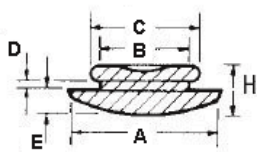

POF - Push on Feet

RYS.1

RYS.2

RYS.3

RYS.4

RYS.5

RYS.6

RYS.7

RYS.8

RYS.9

Details:

- **Material: TPE or PVC**
- **Color: Black**
- Quick and easy mounting

Symbol	ØA	ØB	ØC	D	E	F	H	Fig.	Material	Flammability	Color	Standard pack
	[mm]	[mm]	[mm]	[mm]	[mm]	[mm]	[mm]					[szt./pcs]
O-POF-190-128	19	12.8	15.9	1.6	3.2	-	7.5	4	PVC	-	black	3500