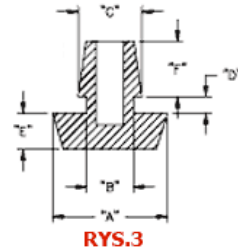

POF - Push on Feet

RYS.1

RYS.2

RYS.3

RYS.4

RYS.5

RYS.6

RYS.7

RYS.8

RYS.9

Details:

- **Material: TPE or PVC**
- **Color: Black**
- Quick and easy mounting

Symbol	ØA	ØB	ØC	D	E	F	H	Fig.	Material	Flammability	Color	Standard pack
	[mm]	[mm]	[mm]	[mm]	[mm]	[mm]	[mm]					[szt./pcs]
O-POF-190-128	19	12.8	15.9	1.6	3.2	-	7.5	4	PVC	-	black	3500