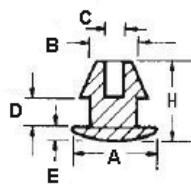

POF - Push on Feet

RYS.1

RYS.2

RYS.3

RYS.4

RYS.5

RYS.6

RYS.7

RYS.8

RYS.9

Details:

- **Material: TPE or PVC**
- **Color: Black**
- Quick and easy mounting

Symbol	ØA	ØB	ØC	D	E	F	H	Fig.	Material	Flammability	Color	Standard pack
	[mm]	[mm]	[mm]	[mm]	[mm]	[mm]	[mm]					[szt./pcs]
O-POF-190-128	19	12.8	15.9	1.6	3.2	-	7.5	4	PVC	-	black	3500