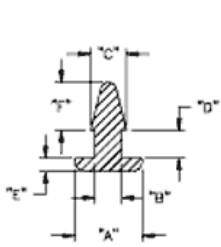

POF - Push on Feet

RYS.1

RYS.2

RYS.3

RYS.4

RYS.5

RYS.6

RYS.7

RYS.8

RYS.9

Details:

- **Material: TPE or PVC**
- **Color: Black**
- Quick and easy mounting

Symbol	ØA	ØB	ØC	D	E	F	H	Fig.	Material	Flammability	Color	Standard pack
	[mm]	[mm]	[mm]	[mm]	[mm]	[mm]	[mm]					[szt./pcs]
O-POF-190-128	19	12.8	15.9	1.6	3.2	-	7.5	4	PVC	-	black	3500