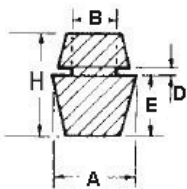

POF - Push on Feet

RYS.1

RYS.2

RYS.3

RYS.4

RYS.5

RYS.6

RYS.7

RYS.8

RYS.9

Details:

- **Material: TPE or PVC**
- **Color: Black**
- Quick and easy mounting

Symbol	ØA	ØB	ØC	D	E	F	H	Fig.	Material	Flammability	Color	Standard pack
	[mm]	[mm]	[mm]	[mm]	[mm]	[mm]	[mm]					[szt./pcs]
O-POF-190-128	19	12.8	15.9	1.6	3.2	-	7.5	4	PVC	-	black	3500