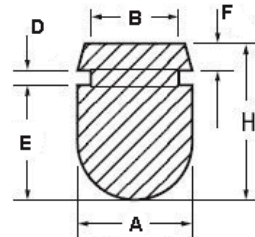

POF - Push on Feet

RYS.1

RYS.2

RYS.3

RYS.4

RYS.5

RYS.6

RYS.7

RYS.8

RYS.9

Details:

- **Material: TPE or PVC**
- **Color: Black**
- Quick and easy mounting

Symbol	ØA	ØB	ØC	D	E	F	H	Fig.	Material	Flammability	Color	Standard pack
	[mm]	[mm]	[mm]	[mm]	[mm]	[mm]	[mm]					[szt./pcs]
O-POF-190-128	19	12.8	15.9	1.6	3.2	-	7.5	4	PVC	-	black	3500