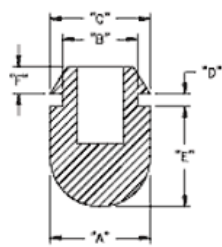

POF - Push on Feet

RYS.1

RYS.2

RYS.3

RYS.4

RYS.5

RYS.6

RYS.7

RYS.8

RYS.9

Details:

- **Material: TPE or PVC**
- **Color: Black**
- Quick and easy mounting

Symbol	ØA	ØB	ØC	D	E	F	H	Fig.	Material	Flammability	Color	Standard pack
	[mm]	[mm]	[mm]	[mm]	[mm]	[mm]	[mm]					[szt./pcs]
O-POF-190-128	19	12.8	15.9	1.6	3.2	-	7.5	4	PVC	-	black	3500