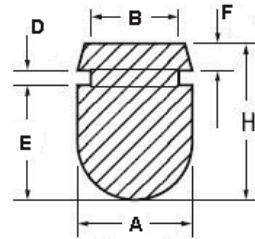

POF - Push on Feet

RYS.1

RYS.2

RYS.3

RYS.4

RYS.5

RYS.6

RYS.7

RYS.8

RYS.9

Details:

- **Material: TPE or PVC**
- **Color: Black**
- Quick and easy mounting

Symbol	ØA	ØB	ØC	D	E	F	H	Fig.	Material	Flammability	Color	Standard pack
	[mm]	[mm]	[mm]	[mm]	[mm]	[mm]	[mm]					[szt./pcs]
O-POF-154-980	15.4	9.8	12.7	1.6	2.7	-	7	4	PVC	-	black	10000