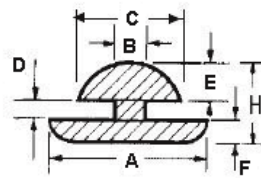

POF - Push on Feet

RYS.1

RYS.2

RYS.3

RYS.4

RYS.5

RYS.6

RYS.7

RYS.8

RYS.9

Details:

- **Material: TPE or PVC**
- **Color: Black**
- Quick and easy mounting

Symbol	ØA	ØB	ØC	D	E	F	H	Fig.	Material	Flammability	Color	Standard pack
	[mm]	[mm]	[mm]	[mm]	[mm]	[mm]	[mm]					[szt./pcs]
O-POF-154-980	15.4	9.8	12.7	1.6	2.7	-	7	4	PVC	-	black	10000