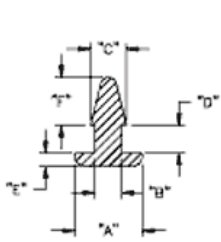

POF - Push on Feet

RYS.1

RYS.2

RYS.3

RYS.4

RYS.5

RYS.6

RYS.7

RYS.8

RYS.9

Details:

- **Material: TPE or PVC**
- **Color: Black**
- Quick and easy mounting

Symbol	ØA	ØB	ØC	D	E	F	H	Fig.	Material	Flammability	Color	Standard pack
	[mm]	[mm]	[mm]	[mm]	[mm]	[mm]	[mm]					[szt./pcs]
O-POF-154-980	15.4	9.8	12.7	1.6	2.7	-	7	4	PVC	-	black	10000