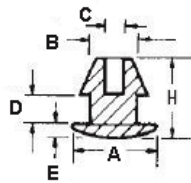

POF - Push on Feet

RYS.1

RYS.2

RYS.3

RYS.4

RYS.5

RYS.6

RYS.7

RYS.8

RYS.9

Details:

- **Material: TPE or PVC**
- **Color: Black**
- Quick and easy mounting

Symbol	ØA	ØB	ØC	D	E	F	H	Fig.	Material	Flammability	Color	Standard pack
	[mm]	[mm]	[mm]	[mm]	[mm]	[mm]	[mm]					[szt./pcs]
O-POF-154-980	15.4	9.8	12.7	1.6	2.7	-	7	4	PVC	-	black	10000