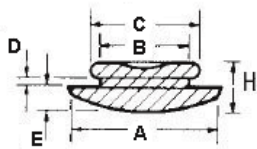

POF - Push on Feet

RYS.1

RYS.2

RYS.3

RYS.4

RYS.5

RYS.6

RYS.7

RYS.8

RYS.9

Details:

- **Material: TPE or PVC**
- **Color: Black**
- Quick and easy mounting

Symbol	ØA	ØB	ØC	D	E	F	H	Fig.	Material	Flammability	Color	Standard pack
	[mm]	[mm]	[mm]	[mm]	[mm]	[mm]	[mm]					[szt./pcs]
O-POF-154-980	15.4	9.8	12.7	1.6	2.7	-	7	4	PVC	-	black	10000