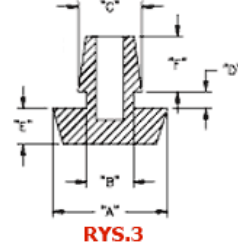

POF - Push on Feet

RYS.1

RYS.2

RYS.3

RYS.4

RYS.5

RYS.6

RYS.7

RYS.8

RYS.9

Details:

- **Material: TPE or PVC**
- **Color: Black**
- Quick and easy mounting

Symbol	ØA	ØB	ØC	D	E	F	H	Fig.	Material	Flammability	Color	Standard pack
	[mm]	[mm]	[mm]	[mm]	[mm]	[mm]	[mm]					[szt./pcs]
O-POF-154-980	15.4	9.8	12.7	1.6	2.7	-	7	4	PVC	-	black	10000