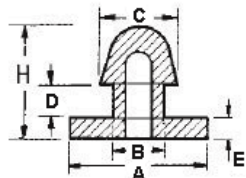

POF - Push on Feet

RYS.1

RYS.2

RYS.3

RYS.4

RYS.5

RYS.6

RYS.7

RYS.8

RYS.9

Details:

- **Material: TPE or PVC**
- **Color: Black**
- Quick and easy mounting

Symbol	ØA	ØB	ØC	D	E	F	H	Fig.	Material	Flammability	Color	Standard pack
	[mm]	[mm]	[mm]	[mm]	[mm]	[mm]	[mm]					[szt./pcs]
O-POF-154-980	15.4	9.8	12.7	1.6	2.7	-	7	4	PVC	-	black	10000