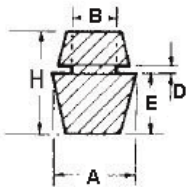

POF - Push on Feet

RYS.1

RYS.2

RYS.3

RYS.4

RYS.5

RYS.6

RYS.7

RYS.8

RYS.9

Details:

- **Material: TPE or PVC**
- **Color: Black**
- Quick and easy mounting

Symbol	ØA	ØB	ØC	D	E	F	H	Fig.	Material	Flammability	Color	Standard pack
	[mm]	[mm]	[mm]	[mm]	[mm]	[mm]	[mm]					[szt./pcs]
O-POF-154-980	15.4	9.8	12.7	1.6	2.7	-	7	4	PVC	-	black	10000