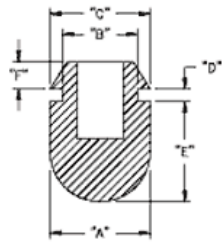

POF - Push on Feet

RYS.1

RYS.2

RYS.3

RYS.4

RYS.5

RYS.6

RYS.7

RYS.8

RYS.9

Details:

- **Material: TPE or PVC**
- **Color: Black**
- Quick and easy mounting

Symbol	ØA	ØB	ØC	D	E	F	H	Fig.	Material	Flammability	Color	Standard pack
	[mm]	[mm]	[mm]	[mm]	[mm]	[mm]	[mm]					[szt./pcs]
O-POF-154-980	15.4	9.8	12.7	1.6	2.7	-	7	4	PVC	-	black	10000